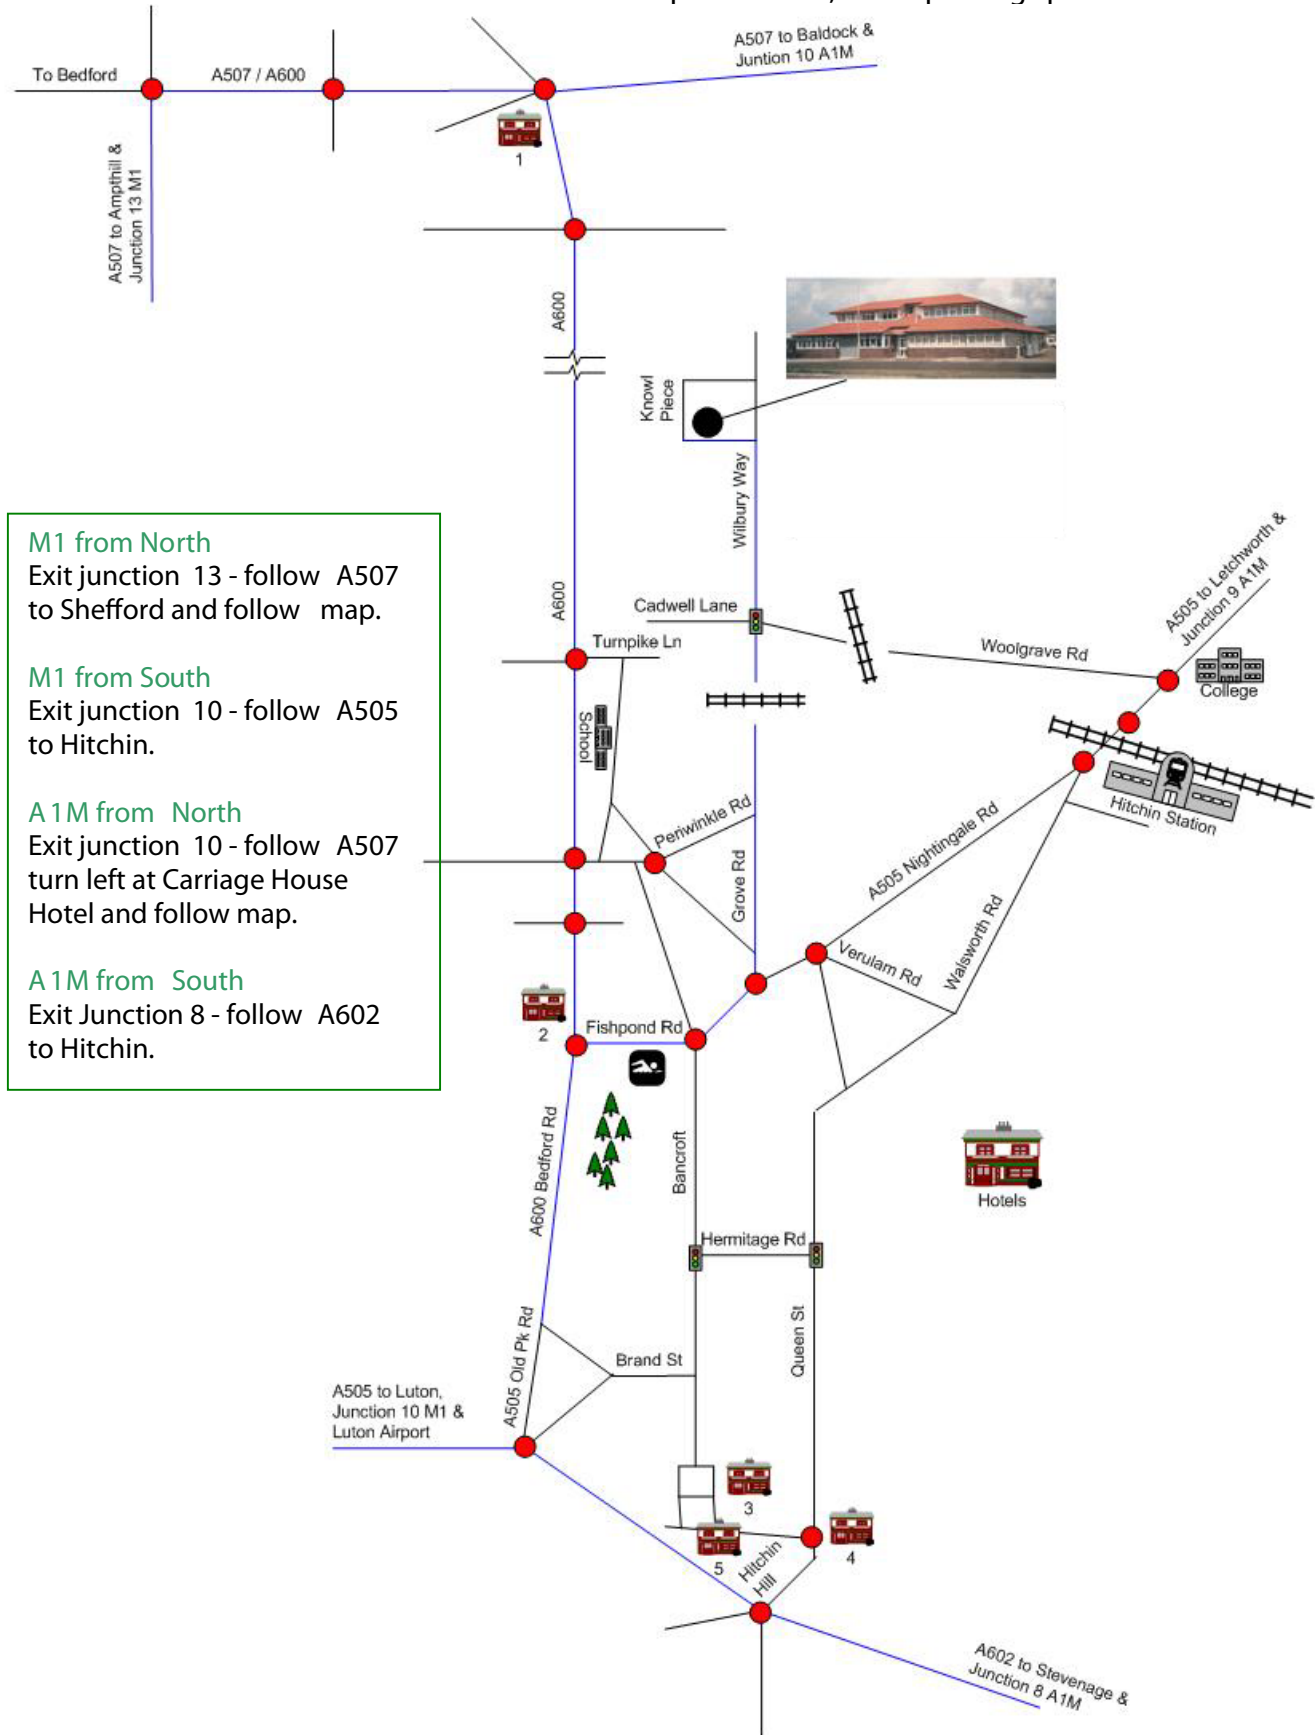

Directions to Office

Unit 11, Theobald Business Centre, Knowl Piece,
Wilbury Way, Hitchin, Herts, SG4 0TY Tel: 01462 434322

Please park in road, as car parking spaces are limited.

M1 from North
Exit junction 13 - follow A507 to Shefford and follow map.

M1 from South
Exit junction 10 - follow A505 to Hitchin.

A1M from North
Exit junction 10 - follow A507 turn left at Carriage House Hotel and follow map.

A1M from South
Exit Junction 8 - follow A602 to Hitchin.